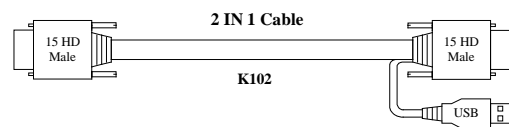

Accessories :

- K102 Cable : 6 Feet 2 IN 1 Cable for USB PC.

RAYON TECHNOLOGY CO., LTD.

2F, No. 177, Chung_Shan 2 Rd., Lu_Chou city, Taipei Hsien, Taiwan.

TEL: 886-2-82858362 FAX: 886-2-82857065

E-Mail: rayon@ms1.hinet.net

WEB: <http://www.computex.com.tw/rayon>

WEB: <http://www.rayontech.com>