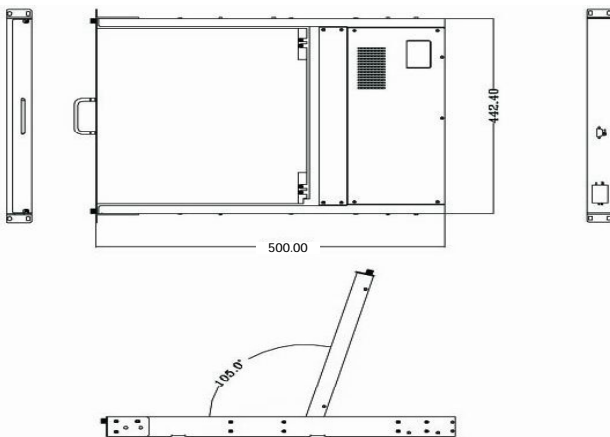

Accessories :

- K102 Cable : 6 Feet 2 IN 1 Cable for USB PC.

RAYON TECHNOLOGY CO., LTD.

2F, No. 177, Chung_Shan 2 Rd., Lu_Chou city, Taipei Hsien, Taiwan.

TEL: 886-2-82858362 FAX: 886-2-82857065

E-Mail: rayon@ms1.hinet.net

WEB: <http://www.computex.com.tw/rayon>

WEB: <http://www.rayontech.com>