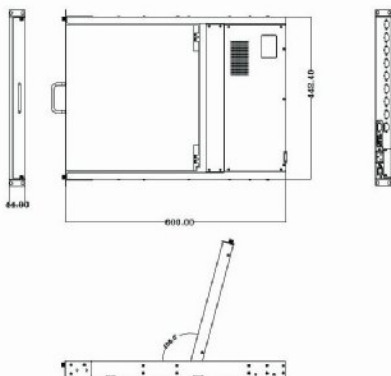

SMK980 *Combo USB & PS/2 Keyboard / Mouse*

The Multiple system solution 8 ports

Features :

- 1U, Single rail, built-in 17" or 19" TFT LCD.
- 8-port COMBO USB & PS/2 KVM switch.
- 105 keys cherry switch keyboard with touch pad.
- Built-in rail self-locking device.
- Tempered glass protect LCD screen.
- No software required-Easy PC selection via Front push buttons, Hot keys, On Screen Display.
- supports two layers password security protection and search PC server name.
- supports one local console plus one optional remote console(CAT5 or IP).

Specification :

Model No	SMK980-17	SMK980-19
Ports switch	8 ports Combo KVM switch(USB and PS/2). Daisy chain level up to 8 Levels. PC connection up to 120 sets.	
Weight	14 kgs	
Dimension	442.4x44x600 mm (W x H x D)	
Power Supply	AC 110/220V Auto Switch 125VDC/250VDC	
Construction	Heavy-duty steel	
Keyboard	105-key cherry switch keyboard with touchpad	
Protection	Tempered glass protection to the LCD screen	
Approval	CE, FCC	
Display		
Size	17"	19"
Resolution	1280 x 1024	
Brightness	300 cd/m ²	
Contrast Ratio	500:1	
Viewing angle	150(H)/130(V)	