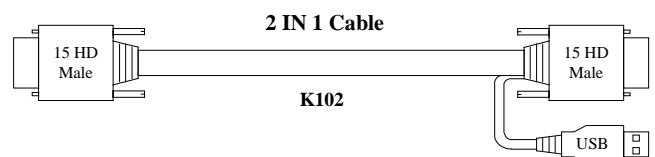

Accessories :

- **K102 Cable : 6 Feet 2 IN 1 Cable for USB PC.**

- **K103 Cable : 6 Feet HDB15 connector to PS/2 PC.**