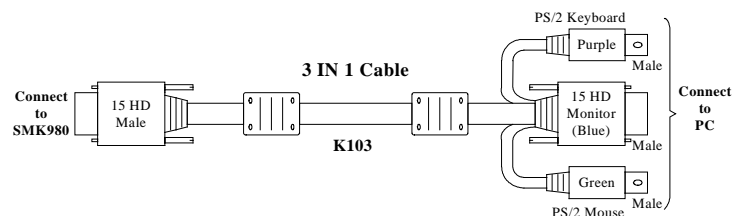

SMK980 *Combo USB & PS/2 Keyboard / Mouse*

The Multiple system solution 8 ports

Features :

- 1U, Single rail, built-in 17" or 19" TFT LCD.
- 8-port COMBO USB & PS/2 KVM switch.
- 105 keys cherry switch keyboard with touch pad.
- Built-in rail self-locking device.
- Tempered glass protect LCD screen.
- No software required-Easy PC selection via Front push buttons, Hot keys, On Screen Display.
- supports two layers password security protection and search PC server name.
- supports one local console plus one optional remote console(CAT5 or IP).

Specification :

Model No	SMK980-17	SMK980-19
Ports switch	8 ports Combo KVM switch(USB and PS/2). Daisy chain level up to 8 Levels. PC connection up to 120 sets.	
Weight	14 kgs	
Dimension	442.4x44x600 mm (W x H x D)	
Power Supply	AC 110/220V Auto Switch 125VDC/250VDC	
Construction	Heavy-duty steel	
Keyboard	105-key cherry switch keyboard with touchpad	
Protection	Tempered glass protection to the LCD screen	
Approval	CE, FCC	
Display		
Size	17"	19"
Resolution	1280 x 1024	
Brightness	300 cd/m ²	
Contrast Ratio	500:1	
Viewing angle	150(H)/130(V)	

※Can Daisy chain with CKVM108/116 BOX.

Accessories :

- **K102 Cable : 6 Feet 2 IN 1 Cable for USB PC.**

- **K103 Cable : 6 Feet HDB15 connector to PS/2 PC.**

RAYON TECHNOLOGY CO., LTD.

2F, No. 177, Chung Shan 2 Rd., Lu Chou city, Taipei Hsien, Taiwan.